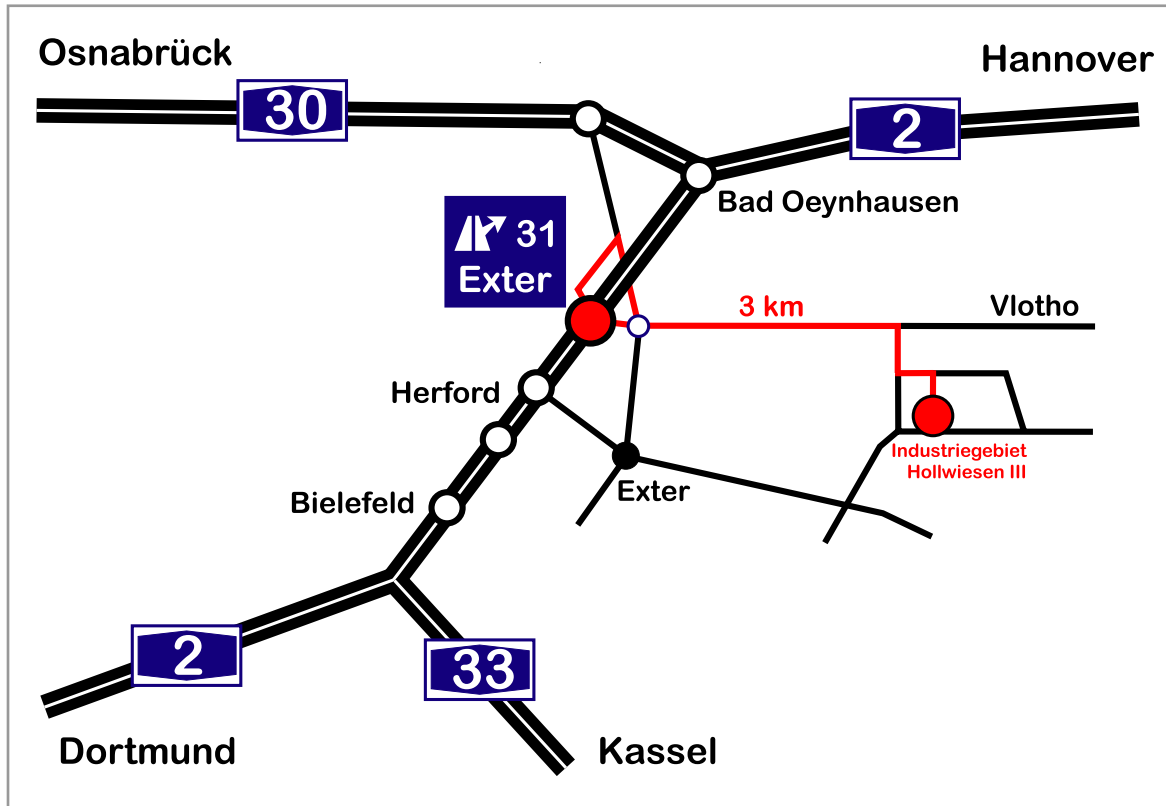

## Sketch

### Your way to us:

Motorway 2 until exit Exter (31) direction Vlotho  
 go on direction Vlotho  
 after 3 km turn right into the street "Neue Landstraße / Hollwiesen III"  
 after that turn left into "Salzflener Straße / Hollwiesen III" immediately  
 next doorway right to "plasma"